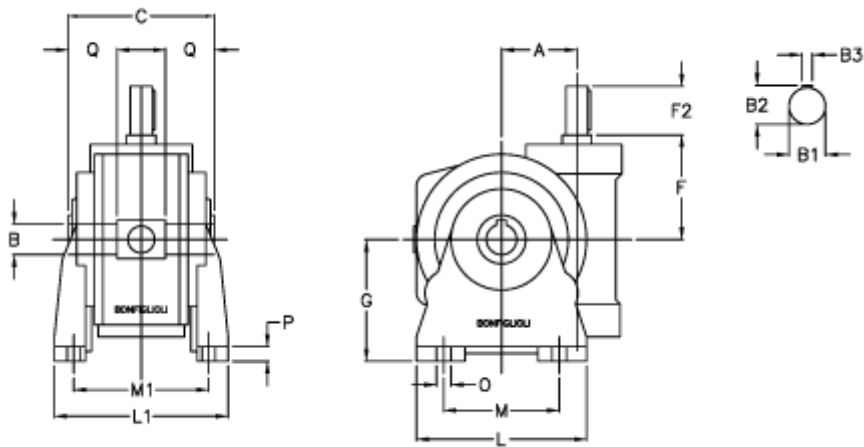

Article number: 3901210030300

Description: Worm gear with solid input shaft
VF 210V-30-HS

Measures

a	= 210.0	F2 = 110	Q = 85.0
B	= 90	g = 335	
B1	= 48	L = 440	
B2	= 51.5	L1 = 320	
B3	= 14	m = 340	
C	= 260	M1 = 265.0	
Description	= VF 210V-xx-HS	O = 26.0	
F	= 230.0	P = 25	